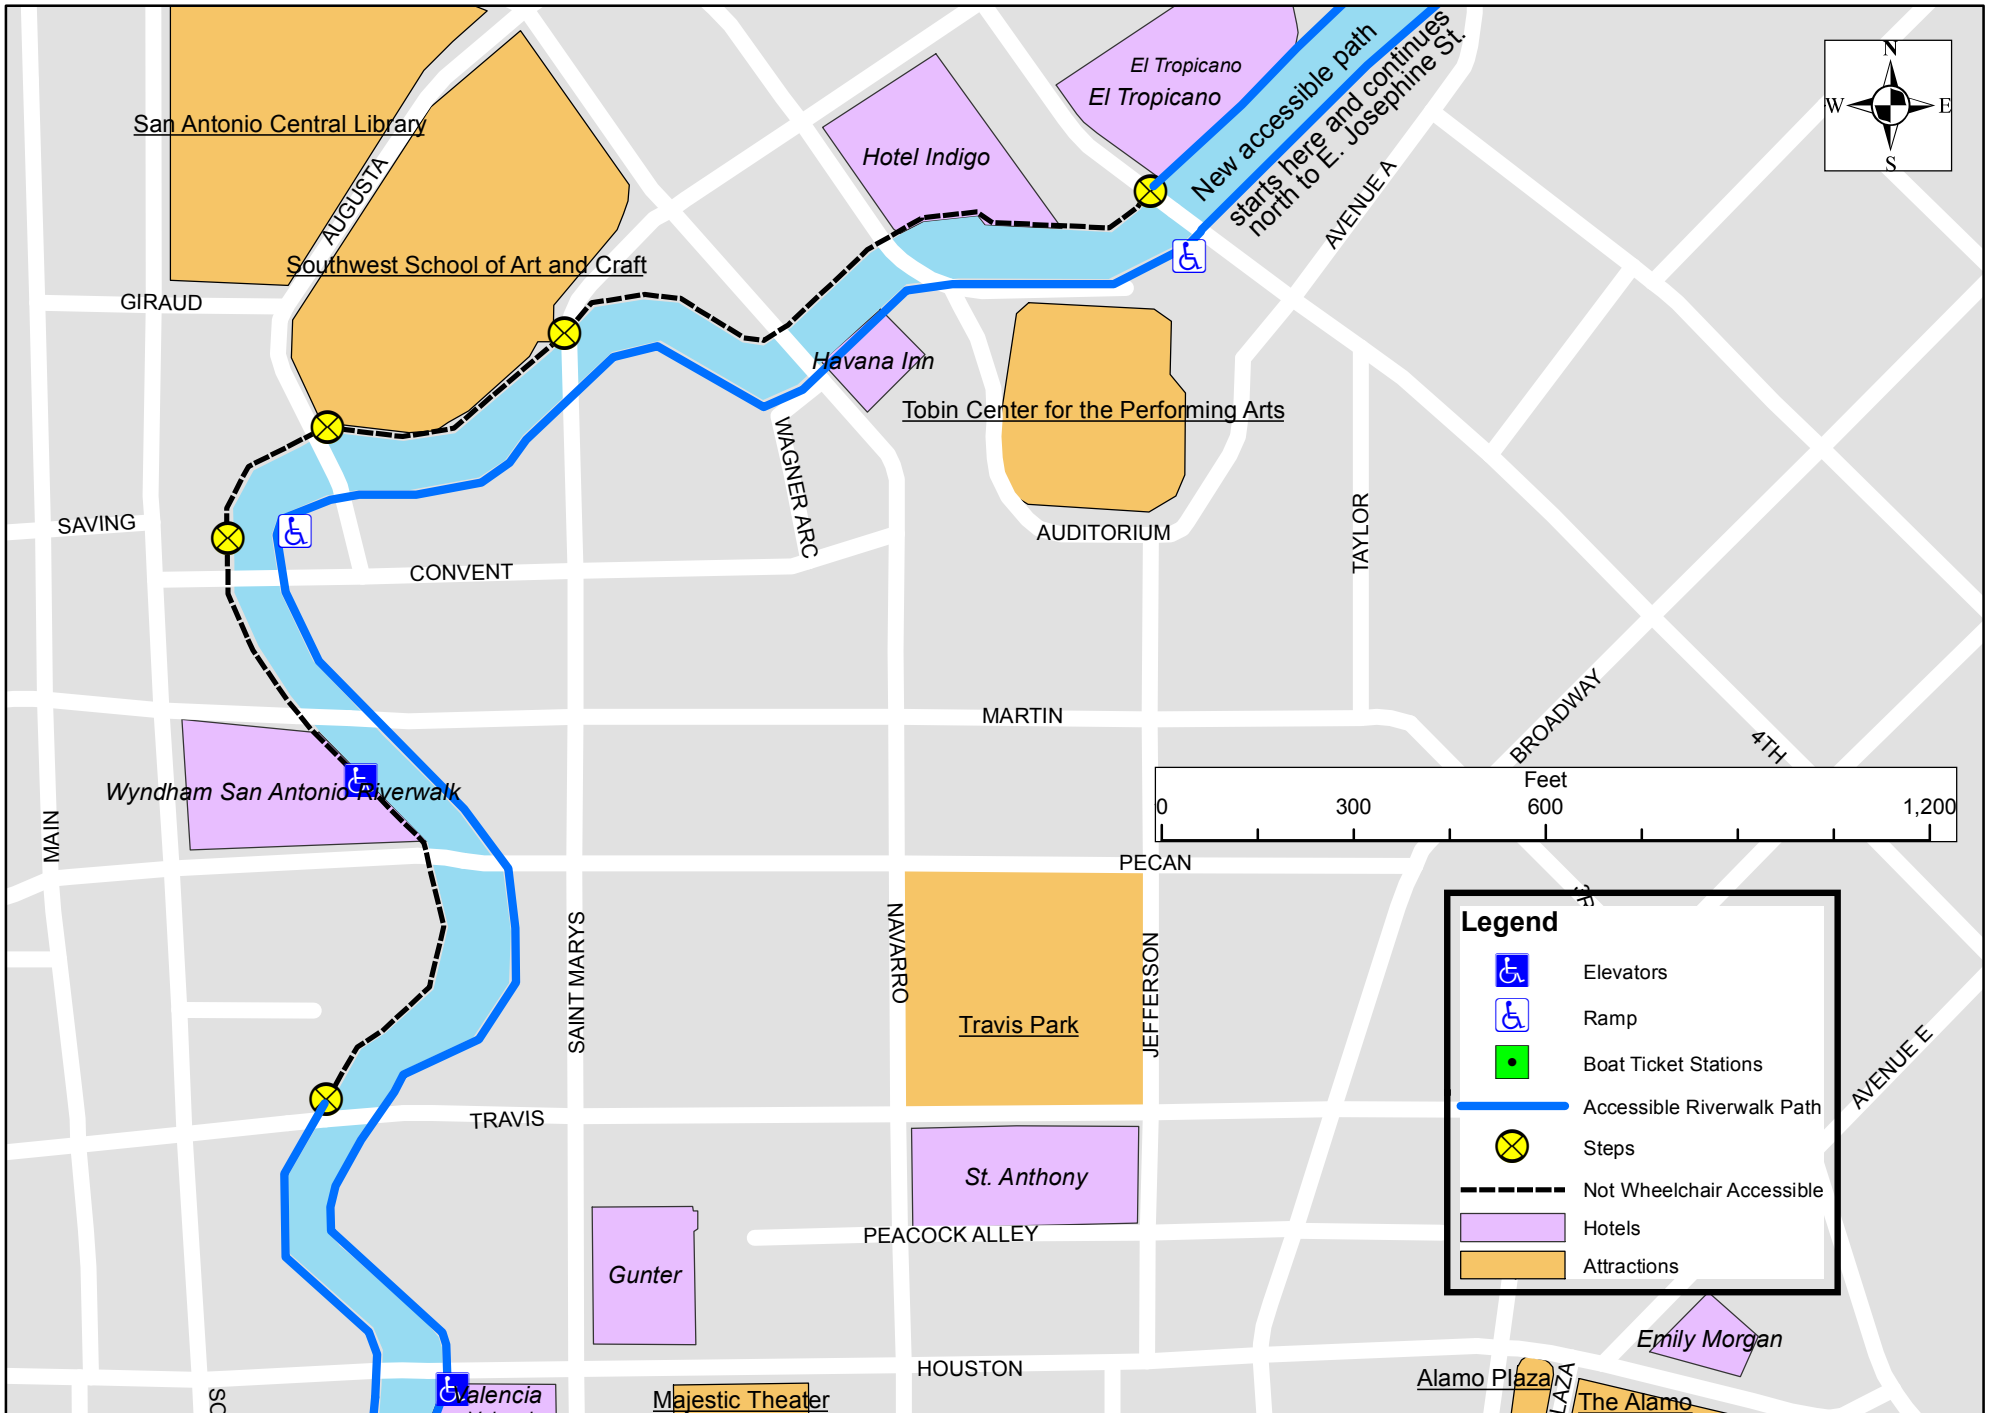

San Antonio River Walk - North Path

Map prepared by the Disability Access Office, Department of Public Works, City of San Antonio - Updated August 2014